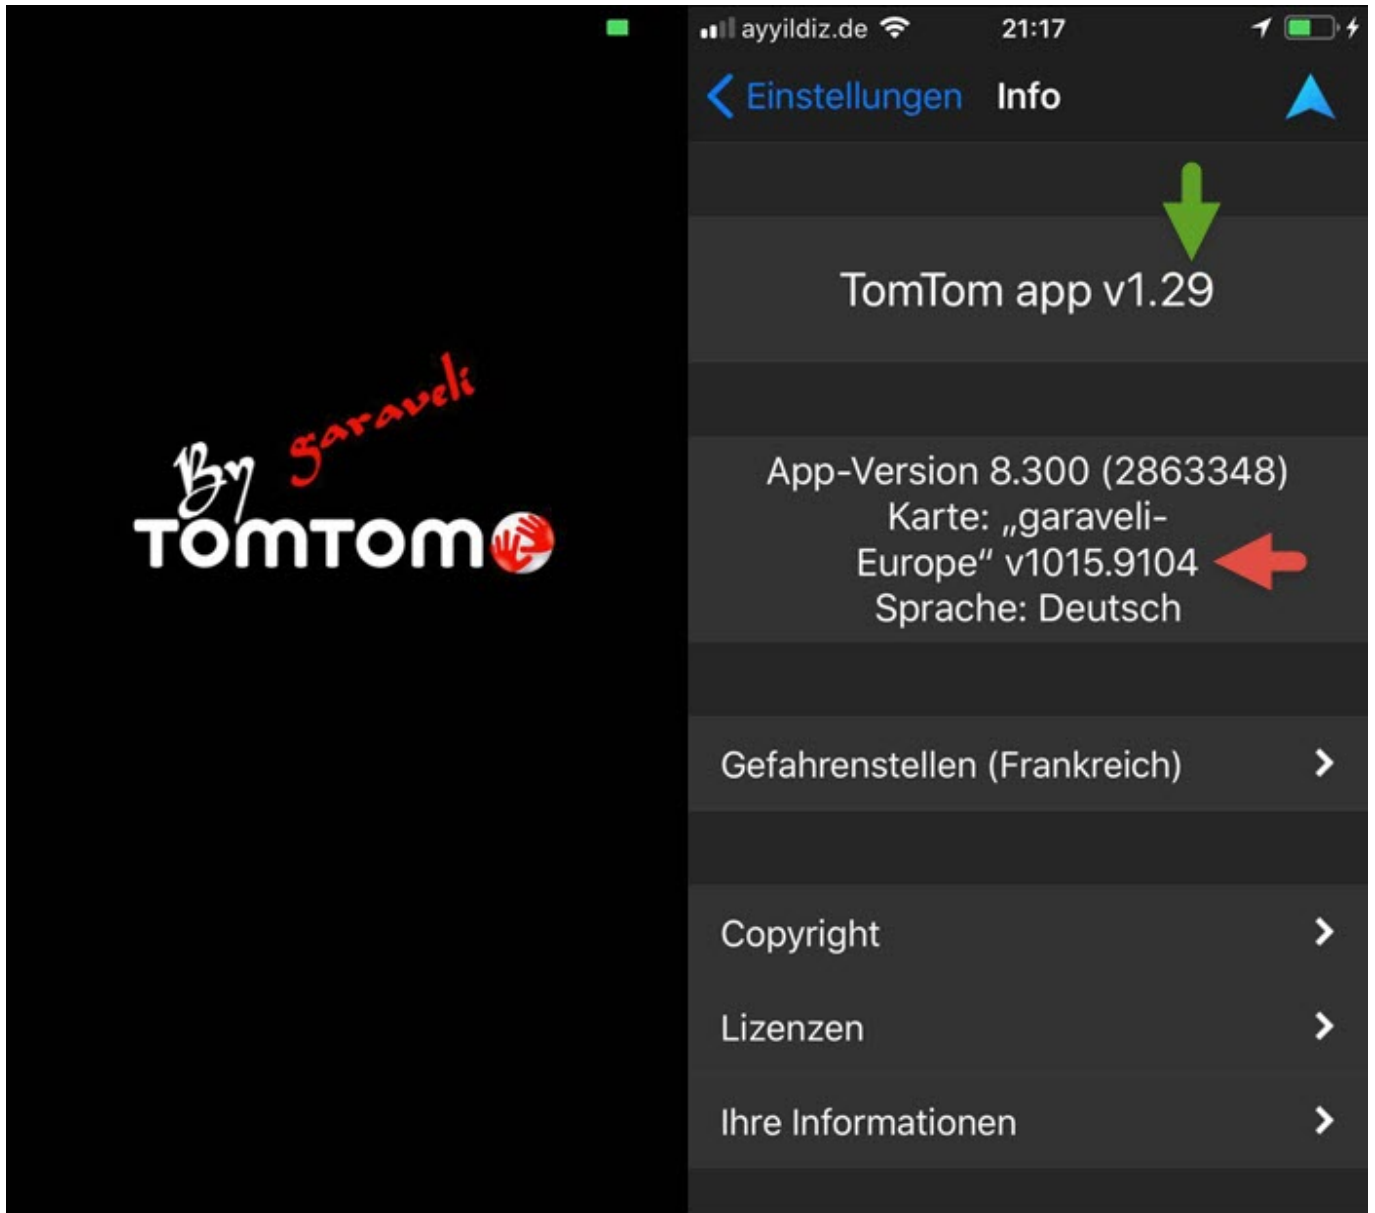

[Tomtom Europe Maps \(v1015.9104\) \[Latest\]](#)

[Tomtom Europe Maps \(v1015.9104\) \[Latest\]](#)

Download Tomtom Europe 1015.9104 (Maps) Apk for android from a2zapk with direct link. ... Choose Download Locations for Tomtom Europe v1015.9104 (Maps). also check more recent version in History! Go To Download Page. JavaScript Tomtom Europe Maps (v1015.9104) [Latest] ... With the TomTom Navigation app, driving somewhere new couldn't be easier. You've always got Last edited by rahmetlim; 7th September, 2018 at 01:28 PM. ... Overview: TomTom v1015 Maps ... Central and Eastern Europe 1015 9104. FirstLast · L'avatar di umberto047 · umberto047 ha detto: 27-11-2018 23:21 ... -TomTom Mapped 1040: Nazioni contenute nelle Mapped by-umberto047 ... ho scaricato sia la mappa italia 1015-9104 e central europe 1015-9104 ma ho sempre errore ... mentre originariamente era Western Europe, e current map version, indica ... Central_and_Eastern_Europe v1015.9104 DE F0 A3 1E 1D 60 41 B6 18 21 42 D6 FA ... TomTom GPS System · TomTom Maps Talk; Blowfish/Meta codes v1015 ONLY. ... Last edited by biggerdave; 30th August 2018 at 08:53 PM. ... AC 99 C5 FF 5C 77 71 19 0E 78 79 58 60 9D 5E 2B Europe-101717.meta. GPS devices , Navigators & Maps Find here all threads related to ... 42 BE 6C 03 38 46 15 6E E3 5A Europe-101679.meta ; Europe 1015_9104. [Android] TomTom 1.3 .apk with 910.4963 map. 101 Sep 12th, 2015, 11:32 am. Go to page: 1 Tomtom Europe Maps (v1015.9104). 2 Oct 8th, 2018, 9:42 am.. Map of Western Europe. Get the latest regional map. Is my device compatible? Use our simple device checker to find out if this service works with your device.. 18th December 2019, 02:14 AM Go to last post ... Sticky: New latest TomTom v1040 maps, meta codes & postcodes. Started by ... 1015, 9104, europe, western.. Tagged: Tomtom Europe Maps (v1015.9104) Cracked ... Tomtom Europe Maps (1015.9104) Requirements: 2.2+ Overview: TomTom ... Last minute plans?. Last minute plans? With the TomTom Navigation app, driving somewhere new couldn't be easier. You've always got your smartphone with you, ... Tomtom Europe Maps (v1015.9104) [Latest]. 08/10/2018 0 Comments. Tomtom Europe Maps. TomTom Navigation for Android. World-class navigation that's LATEST POSTCODES Version 1015 [GREAT BRITAIN, ... The TomTom Section is now using relink for our map uploads. Click on a ... Central_and_Eastern_Europe_1015_9104 --- 1.25 GB ... Hi I have a problem with .dct i don't have this file in folder with map ver. map Europe 1015.9108. my ver. nav 9540.. TomTom 1015 Map Collection. Mon Aug 06, 2018 7:14 pm. Image. LATEST POSTCODES Version 1015 [GREAT BRITAIN, NEDERLAND & SINGAPORE]